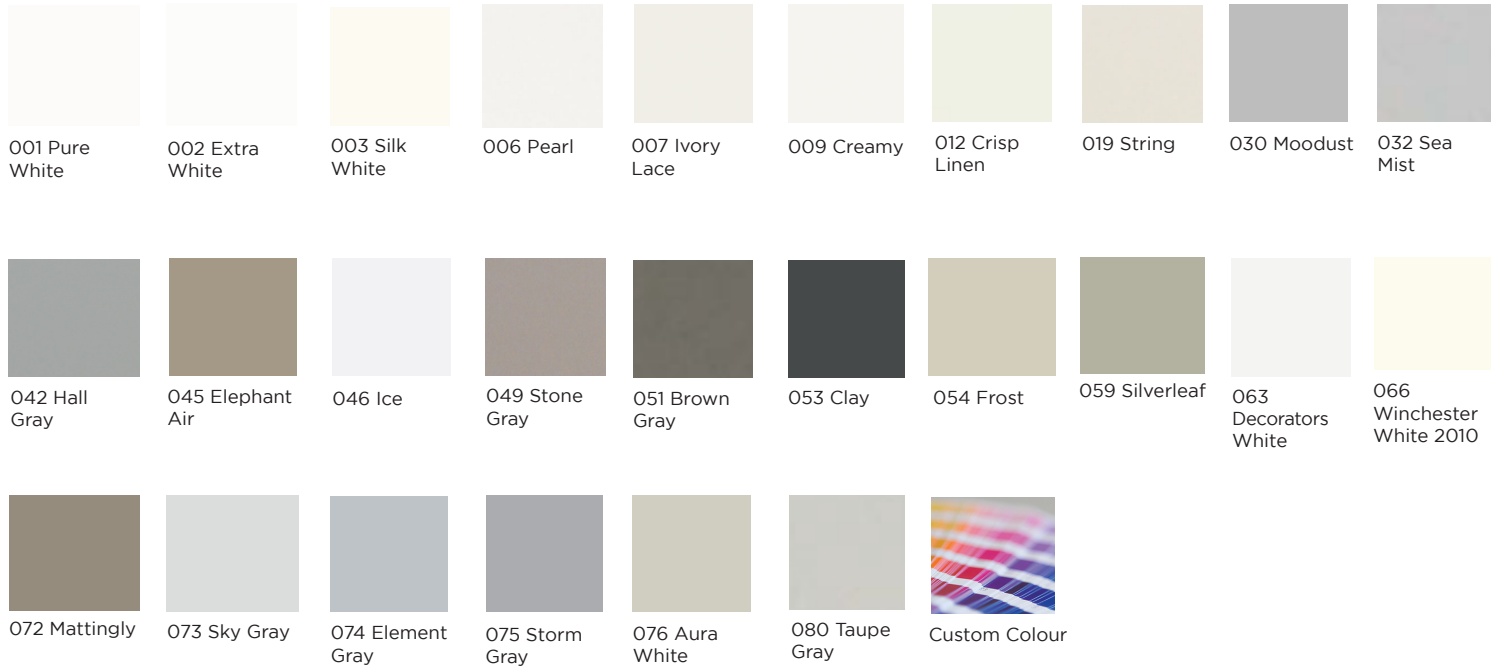

AVAILABLE COLOURS

AVAILABLE STAINED SLAT COLOURS