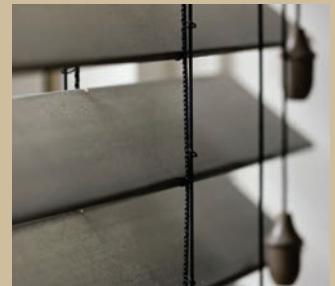

SMARTPRIVACY® VENETIAN BLINDS

Blinds with no holes in the slats for better light block

LIGHT CONTROL FOR EVERY ROOM

The Phoenixwood and Fauxwood SmartPrivacy® Venetian blinds feature routless slats as the standard finish. This means that the blind has no holes through the middle of the slat for better light block and a sophisticated finish.

The SmartPrivacy® Venetian blinds are manufactured with a cord that has a break away tassel that meets international child safety regulations to minimise the risk of strangulation if a child loops the cord over their head.

As an upgrade you can choose to have a SmartRelease™ Cordloop option. The Cordloop enables you to lower the blind with one gentle pull - the blind then glides smoothly, quietly and effortlessly to the closed position. This unique geared mechanism also makes raising the blind effortless.

These blinds are finished down to the last detail with co-ordinated componentry including custom head rails, bottom rails, tassels, decorative tapes, pelmets and cords.

ROUTLESS

Routless Venetian blind with no holes in the slats for better light block.

- Exclusive slat-to-slat coverage when closed.
- No visible rout holes.
- Tighter closure better seals the gaps between the slats.