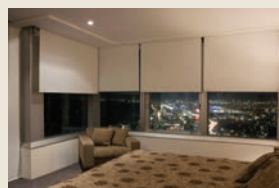

Vibe is our basic hardwearing Blockout fabric. It is easy to clean, PVC and Lead free and available in 31 fashion colours. Select Vibe for kids rooms, kitchens, rental properties and offices.