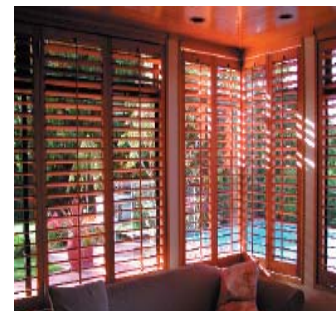

Cedar

Enjoy the warmth & beauty of natural dark wood with light or medium dark Western Red Cedar shutters. These shutters can be lacquered or painted to suit your décor.

Phoenixwood

The classic wood look. Beautifully finished hardwood shutters with distinctive grain patterns Available in a range of classic paint and stain colours.

Basswood

A smooth refined wood, more dense than traditional Cedar, giving better resistance to knocks. Available in 17 shades of white, 9 wash colours and 17 wood stains.

Woodbury

Very hard wearing, water resistant composite. Plastic and wood laminated together. Ideal in bathrooms or hardwearing areas. Available in six white and neutral colours

Woodlore

An extremely durable and cost effective shutter with a polypropylene coating. Excellent in hard knock areas (kids rooms). Available in three white and neutral paint options.

INTERIOR ELEGANCE

Contemporary Shutters

The Santa Fe Contemporary Range provides an elegant and functional interior window covering. This range of imported shutters is made to custom fit in each individual opening and is of the highest quality.

LOUNGE

Blade Options

Flat 60mm - 84mm   Aerofoil 47mm - 63mm - 89mm - 114mm

CONTACT

SANTA FE SHUTTERS

PO Box 4009, 70 Portside Drive
Mt Maunganui, New Zealand 3149

Auckland Office
A13/16 Saturn Place
Rosedale, North Shore City
(Open by Appointment Only)
Phone: 0508 274 888
Fax: 0508 275 888
info@santafeshutters.co.nz

Motorised Shutters

Our new electronic shutter with remote controlled opening and closing blades mean shutters can be used up high or in modern skylights where too much heat and sun can be a problem.