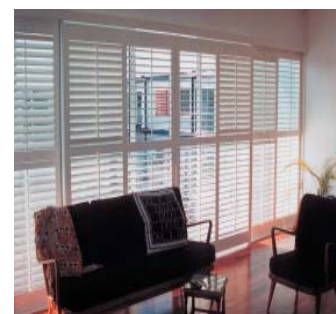

info@santafeshutters.co.nz

Contemporary Shutters

INTERIOR ELEGANCE

The Santa Fe Contemporary Range of shutters provides an elegant functional window covering that brings the outside in, or shuts it out depending on your mood.

This range of imported shutters is manufactured to custom fit into each individual opening. They are of the highest quality and can be installed to hinge, bifold or slide, in any room within your home, apartment or bach.

INTERIOR ELEGANCE

Contemporary Shutters

The Santa Fe Contemporary Range provides an elegant and functional interior window covering. This range of imported shutters is made to custom fit in each individual opening and is of the highest quality.

BEDROOM

BATHROOM

LOUNGE

BIFOLDS

SHAPES

SLIDERS

Blade Options

Flat 60mm - 84mm Aerofoil 47mm - 63mm - 89mm - 114mm